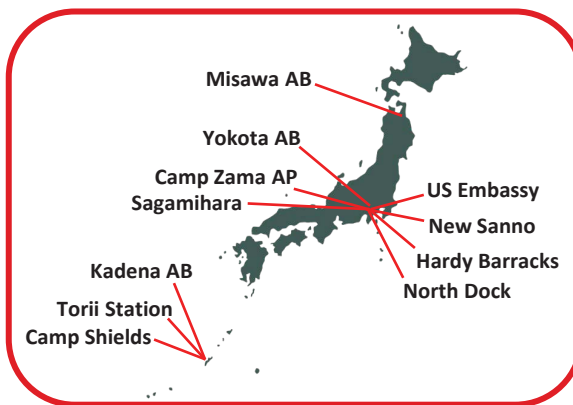

PERFECT FOR TYD/TAD PERSONNEL!

EASY ACCESS TO THE INTERNET TODAY!

Allied Telesis™ **ON-THE-GO**

4G LTE/3G

PRE-PAID SIM CARDS

UNLIMITED DATA

8 DAYS: $28.00

16 DAYS: $35.00

31 DAYS: $52.00

For Unlocked
iPhone/
Android Phones

- No Contract Obligations
- Cash or Credit Card Payments
- No Activation Fee
- Easy Online Payment Option

* Not designed for streaming media. Greater than 6 GB in a 48-hour period may result in slower speeds.

24X7 CUSTOMER SUPPORT

Allied Telesis Line : 1-415-692-8300
From Japanese Cell/Landline: 03-6868-2300

*Come Visit One of Our
Store Locations Today!*

PROUDLY SERVING ALL EXCHANGE INSTALLATIONS IN **JAPAN AND OKINAWA**

STORE LOCATIONS

- 📍 YOKOTA AB
  Building 570
- 📍 MISAWA AB
  Building 325
- 📍 KADENA AB
  Building 412
- 📍 CAMP ZAMA AP
  Building 406

CONTACT INFORMATION

- ☎ 03-6868-2300
  (Japanese Number)
- ☎ 1-415-692-8300
  (U.S. Number)
- ✉ atccstore
  @alliedtelis.com
- 🌐 atcc-gns.com

Come see us at the store, call, or email us today!

Follow us on Facebook for the
latest news and updates
 ALLIED TELESIS CAPITAL CORP